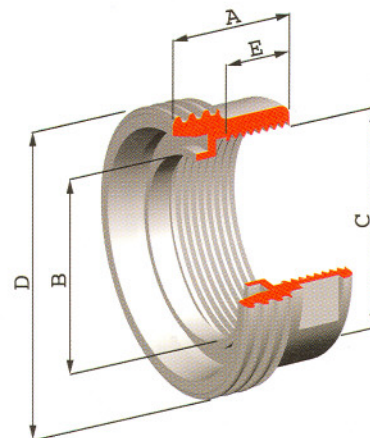

## Art. VDG 205

Bocchettone femmina filettato  
con attacco filettato gas

Connector, screwed end, gas thread  
(female)

Dimensioni Dimensions DIN - DN	A	B	C	D	E
25	48	26	1" gas	52 x 1/6"	18
32	52	32	1 1/4" gas	58 x 1/6"	18
40	57	38	1 1/2" gas	65 x 1/6"	25
50	62	50	2" gas	78 x 1/6"	25
65	68	66	2 1/2" gas	95 x 1/6"	25
80	73	78	3" gas	110 x 1/4"	25
100	83	98	4" gas	130 x 1/4"	30

## Art. VDG 206

Bocchettone femmina con  
interno filettato gas

Connector, screwed end, gas thread  
(female)

Dimensioni Dimensions DIN - DN	A	B	C	D	E
25	30	26	1" gas	52 x 1/6"	18
32	35	32	1 1/4" gas	58 x 1/6"	22
40	35	38	1 1/2" gas	65 x 1/6"	22
50	35	50	2" gas	78 x 1/6"	22
65	40	66	2 1/2" gas	95 x 1/6"	25
80	50	78	3" gas	110 x 1/4"	27
100	60	98	4" gas	130 x 1/4"	30