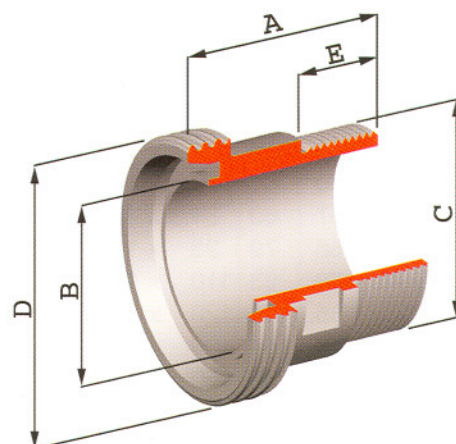

## Art. VDN 223

Girella cieca

Blind nut

Dimensioni Dimensions DIN - DN	A	B	C	D
25	21	18	63	52 x 1/6"
32	21	18	70	58 x 1/6"
40	21	18	78	65 x 1/6"
50	22	19	92	78 x 1/6"
60	24	20	100	86,2 x 1/6"
65	25	21	112	95 x 1/6"
80	30	26	127	110 x 1/4"
90	30	26	138	120 x 1/4"
100	31	26	148	130 x 1/4"

## Art. VDG 205

Bocchettone femmina filettato  
con attacco filettato gas

Connector, screwed end, gas thread  
(female)

Dimensioni Dimensions DIN - DN	A	B	C	D	E
25	48	26	1" gas	52 x 1/6"	18
32	52	32	1 1/4" gas	58 x 1/6"	18
40	57	38	1 1/2" gas	65 x 1/6"	25
50	62	50	2" gas	78 x 1/6"	25
65	68	66	2 1/2" gas	95 x 1/6"	25
80	73	78	3" gas	110 x 1/4"	25
100	83	98	4" gas	130 x 1/4"	30

## Art. VDG 206

Bocchettone femmina con  
interno filettato gas

Connector, screwed end, gas thread  
(female)

Dimensioni Dimensions DIN - DN	A	B	C	D	E
25	30	26	1" gas	52 x 1/6"	18
32	35	32	1 1/4" gas	58 x 1/6"	22
40	35	38	1 1/2" gas	65 x 1/6"	22
50	35	50	2" gas	78 x 1/6"	22
65	40	66	2 1/2" gas	95 x 1/6"	25
80	50	78	3" gas	110 x 1/4"	27
100	60	98	4" gas	130 x 1/4"	30