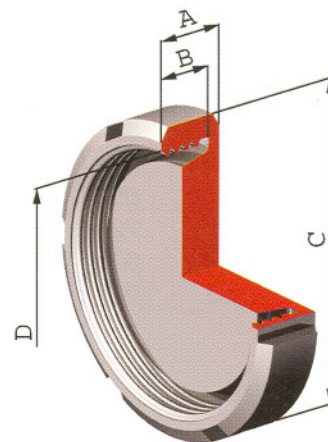

## Art. VDN 223

Girella cieca

Blind nut

Dimensioni Dimensions DIN - DN	A	B	C	D
25	21	18	63	52 x 1/6"
32	21	18	70	58 x 1/6"
40	21	18	78	65 x 1/6"
50	22	19	92	78 x 1/6"
60	24	20	100	86,2 x 1/6"
65	25	21	112	95 x 1/6"
80	30	26	127	110 x 1/4"
90	30	26	138	120 x 1/4"
100	31	26	148	130 x 1/4"

## Art. VDG 205

Bocchettone femmina filettato  
con attacco filettato gas

Connector, screwed end, gas thread  
(female)

Dimensioni Dimensions DIN - DN	A	B	C	D	E
25	48	26	1" gas	52 x 1/6"	18
32	52	32	1 1/4" gas	58 x 1/6"	18
40	57	38	1 1/2" gas	65 x 1/6"	25
50	62	50	2" gas	78 x 1/6"	25
65	68	66	2 1/2" gas	95 x 1/6"	25
80	73	78	3" gas	110 x 1/4"	25
100	83	98	4" gas	130 x 1/4"	30

## Art. VDG 206

Bocchettone femmina con  
interno filettato gas

Connector, screwed end, gas thread  
(female)

Dimensioni Dimensions DIN - DN	A	B	C	D	E
25	30	26	1" gas	52 x 1/6"	18
32	35	32	1 1/4" gas	58 x 1/6"	22
40	35	38	1 1/2" gas	65 x 1/6"	22
50	35	50	2" gas	78 x 1/6"	22
65	40	66	2 1/2" gas	95 x 1/6"	25
80	50	78	3" gas	110 x 1/4"	27
100	60	98	4" gas	130 x 1/4"	30